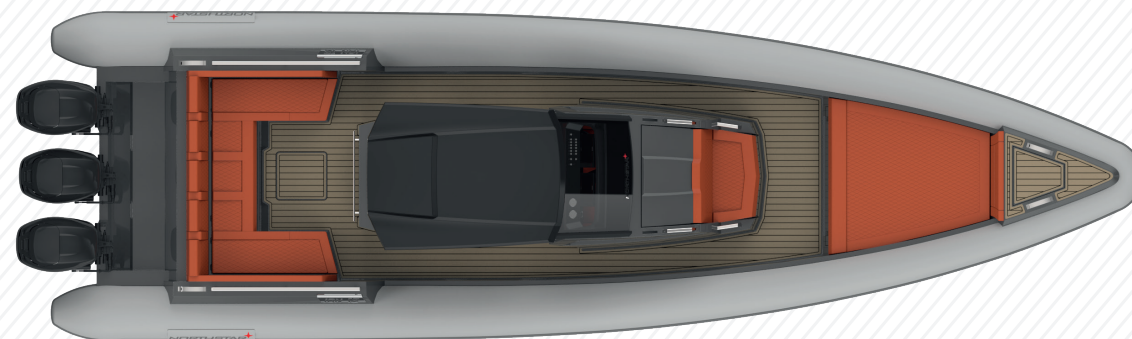

**NORTHSTAR**  
**ION**  
HIGH PERFORMANCE RIBS

minimalist design with maximalist features

- A** Adam Younger Designed High Performance Stepped Hull
- B** Powder Coated Aluminium / Composite Hardtop (Optional)
- C** Wetbar
- D** Electrical pop-up Table (ION12 only)
- E** Marine upholstery
- F** Large storage areas
- G** Head Inside the console (Optional)
- H** Glovebox with Charging Socket
- I** Nova Bolster Seats
- J** Heavy Duty CSM (Hypalon) Tubes

all with the traditional Northstar quality

TUBE COLORS	HULL / DECK COLORS	UPHOLSTERY COLORS
WHITE	WHITE	CHAMPAGNE
LIGHT GREY	GREY	RED
DARK GREY	BLACK (HULL only)	MANDARIN
BLACK		SHARK GREY
CARBON BLACK		

color options

ION 10.5			
Length	10.98 m / 36'	Tube Diameter	0.53 m / 1'9"
Beam	2.95 m / 9'8"	Tube Pressure	0.18 bar / 2.65 psi
Weight	2800 kg / 6172 lbs	Air Chambers	7
Fuel Tank	600 lt / 159 US gal	Max HP	900 HP
Max Persons	10 pax	Shaft Length	2 XL
Tube Fabric	Hypalon	Design Category	B

ION 12			
Length	11.72 m / 38'5"	Tube Diameter	0.53 m / 1'9"
Beam	3.40 m / 11'2"	Tube Pressure	0.18 bar / 2.65 psi
Weight	3150 kg / 6944 lbs	Air Chambers	9
Fuel Tank	900 lt / 283 US gal	Max HP	1350 HP
Max Persons	10 pax	Shaft Length	2 XXL / 2 XL - 1 XXL
Tube Fabric	Hypalon	Design Category	B