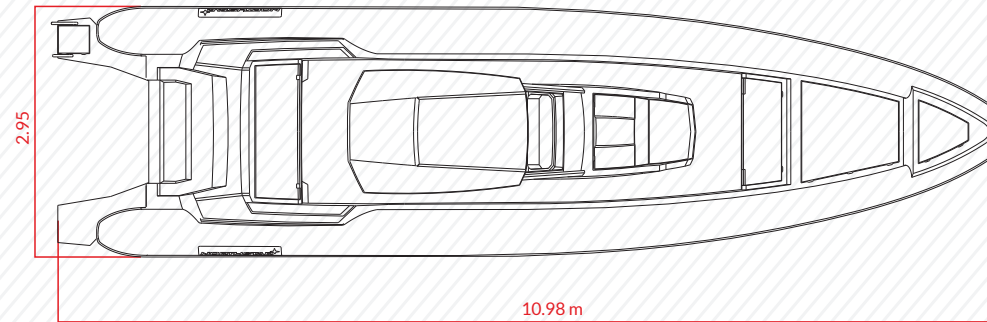

ADVANCED STEPPED HULL
designed by Adam Younger

With hulls designed by the "Stepped Hull Guru", Adam Younger, Northstar's ION series offer unmatched seakeeping qualities with very high performance levels. All Northstar IONs are manufactured with vacuum infusion technique creating very strong and lightweight composite laminates. Topping our excellent hulls are decks with clean lines and functional features. Both ION 10.5 and 12 offer 4 stand up bolster seats under the hardtop with suspension seats optional. ION series come with a long list of options allowing you to create an ION just for you.

NORTHSTAR

www.northstar.boats

ISO 9001
ISO 14001
ISO 10002
ISO 18001

Lloyd's Register
Certification

Non contractual document. All information presented subject to change without notice.

optional equipment

ION 10.5

ION 12

NORTHSTAR
ION
HIGH PERFORMANCE RIBs