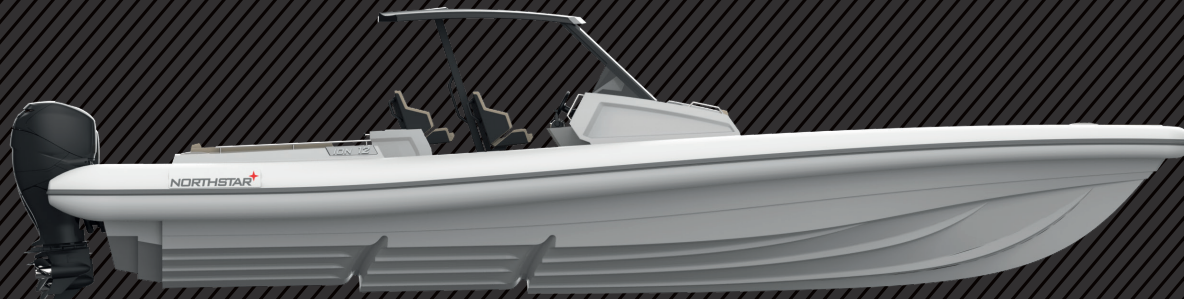

**NORTHSTAR**  
**ION**  
HIGH PERFORMANCE RIBS

minimalist design with maximalist features

- A** Adam Younger Designed High Performance Stepped Hull
- B** Powder Coated Aluminium / Composite Hardtop (Optional)
- C** Wetbar
- D** Electrical pop-up Table (ION12 only)
- E** Marine upholstery
- F** Large storage areas
- G** Head Inside the console (Optional)
- H** Glovebox with Charging Socket
- I** Nova Bolster Seats
- J** Heavy Duty CSM (Hypalon) Tubes

all with the traditional Northstar quality

TUBE COLORS	HULL / DECK COLORS	UPHOLSTERY COLORS
WHITE	WHITE	CHAMPAGNE
LIGHT GREY	GREY	RED
DARK GREY	BLACK (HULL only)	MANDARIN
BLACK		SHARK GREY
CARBON BLACK		

color options

ION 10.5			
Length	10.98 m / 36'	Tube Diameter	0.53 m / 1'9"
Beam	2.95 m / 9'8"	Tube Pressure	0.18 bar / 2.65 psi
Weight	2800 kg / 6172 lbs	Air Chambers	7
Fuel Tank	600 lt / 159 US gal	Max HP	900 HP
Max Persons	10 pax	Shaft Length	2 XL
Tube Fabric	Hypalon	Design Category	B

ADVANCED STEPPED HULL  
designed by Adam Younger

With hulls designed by the "Stepped Hull Guru", Adam Younger, Northstar's ION series offer unmatched seakeeping qualities with very high performance levels. All Northstar IONs are manufactured with vacuum infusion technique creating very strong and lightweight composite laminates. Topping our excellent hulls are decks with clean lines and functional features. Both ION 10.5 and 12 offer 4 stand up bolster seats under the hardtop with suspension seats optional. ION series come with a long list of options allowing you to create an ION just for you.