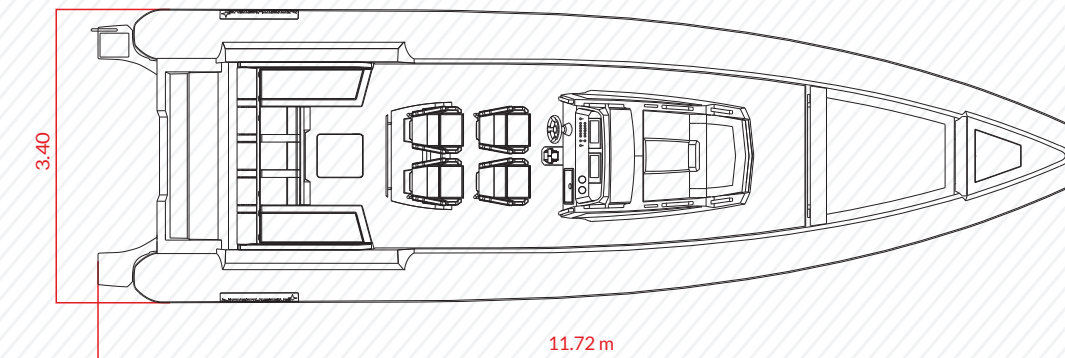

ADVANCED STEPPED HULL
designed by Adam Younger

With hulls designed by the "Stepped Hull Guru", Adam Younger, Northstar's ION series offer unmatched seakeeping qualities with very high performance levels. All Northstar IONs are manufactured with vacuum infusion technique creating very strong and lightweight composite laminates. Topping our excellent hulls are decks with clean lines and functional features. Both ION 10.5 and 12 offer 4 stand up bolster seats under the hardtop with suspension seats optional. ION series come with a long list of options allowing you to create an ION just for you.

NORTHSTAR

www.northstar.boats

ISO 9001
ISO 14001
ISO 10002
ISO 18001

Lloyd's Register
Certification

Non contractual document. All information presented subject to change without notice.

optional equipment

ION 10.5

ION 12

NORTHSTAR
ION
HIGH PERFORMANCE RIBs