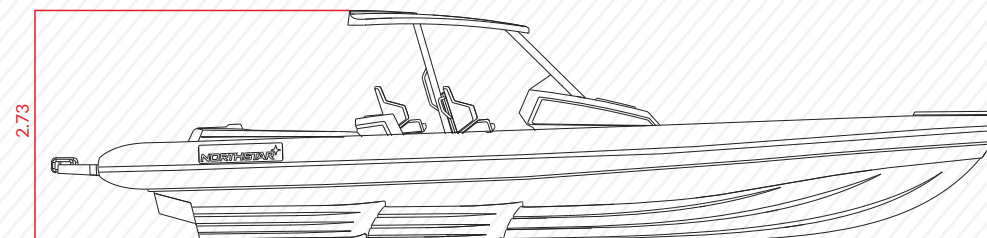

ADVANCED STEPPED HULL
designed by Adam Younger

With hulls designed by the "Stepped Hull Guru", Adam Younger, Northstar's ION series offer unmatched seakeeping qualities with very high performance levels. All Northstar IONs are manufactured with vacuum infusion technique creating very strong and lightweight composite laminates. Topping our excellent hulls are decks with clean lines and functional features. Both ION 10.5 and 12 offer 4 stand up bolster seats under the hardtop with suspension seats optional. ION series come with a long list of options allowing you to create an ION just for you.

NORTHSTAR

www.northstar.boats

ISO 9001
ISO 14001
ISO 10002
ISO 18001

Lloyd's Register
Certification

Non contractual document. All information presented subject to change without notice.

optional equipment

ION 10.5

ION 12

NORTHSTAR
ION
HIGH PERFORMANCE RIBs