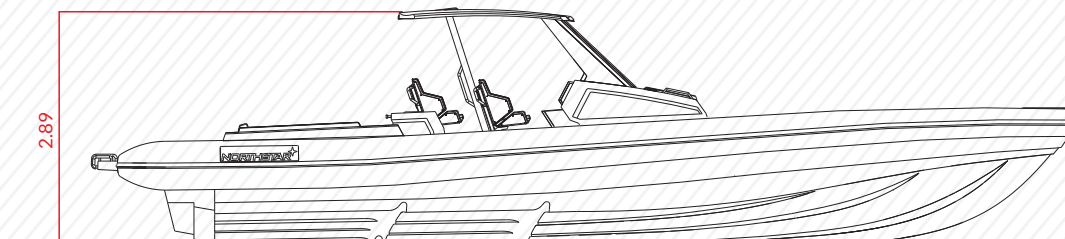

ADVANCED STEPPED HULL
designed by Adam Younger

With hulls designed by the "Stepped Hull Guru", Adam Younger, Northstar's ION series offer unmatched seakeeping qualities with very high performance levels. All Northstar IONs are manufactured with vacuum infusion technique creating very strong and lightweight composite laminates. Topping our excellent hulls are decks with clean lines and functional features. Both ION 10.5 and 12 offer 4 stand up bolster seats under the hardtop with suspension seats optional. ION series come with a long list of options allowing you to create an ION just for you.

NORTHSTAR

www.northstar.boats

ISO 9001
ISO 14001
ISO 10002
ISO 18001

Lloyd's Register
Certification

Non contractual document. All information presented subject to change without notice.

optional equipment

ION 10.5

ION 12

NORTHSTAR
ION
HIGH PERFORMANCE RIBs